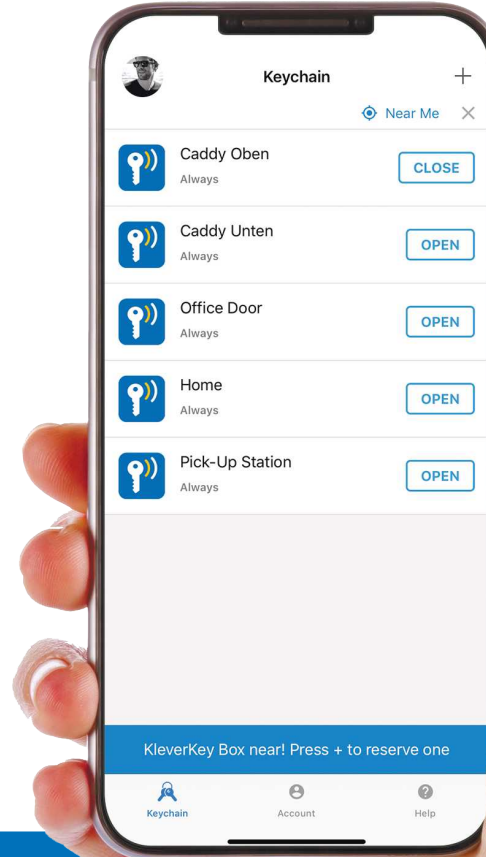

Share Keys anytime

KleverKey allows you to remotely share access with everyone you choose in a secure, easy and quick fashion.

Your benefits:

- Grant Access remotely
- Restricted Access (one-time, time-profile...)
- Activity Logfiles
- Revoke granted Accesses anytime

Share & Revoke Keys
remotely, 24x7

Strong RSA
encryption

Get notified
in case of Events